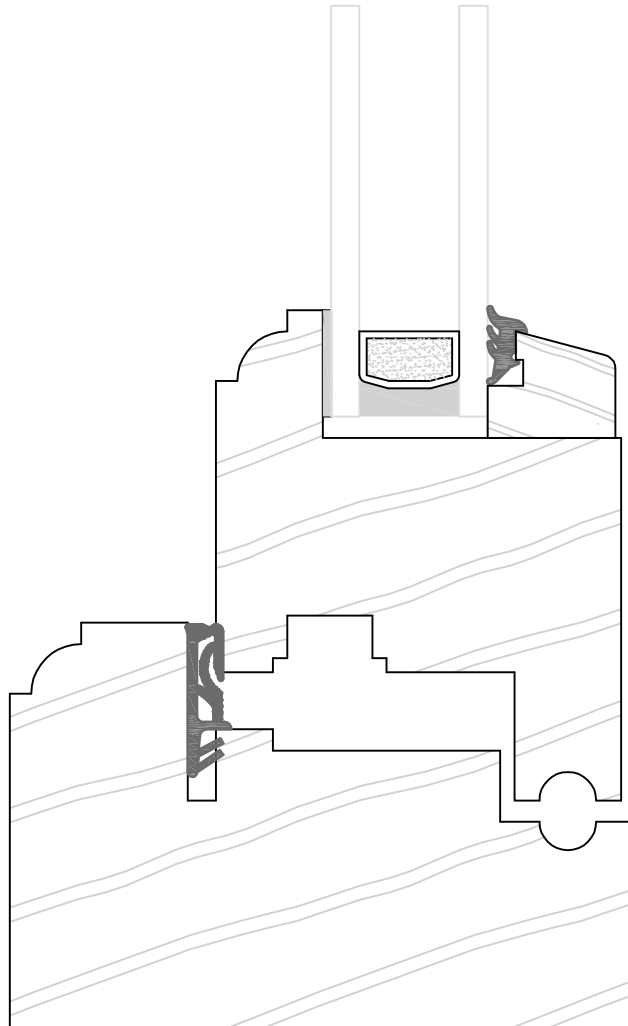

HP Flush mullion section - Ovolo moulding

DRAWN BY J.L.

SCALE @ A4 1:1

JOB NO. 1003

DRG. NO. 03

MEDINA JOINERY
023 9263 7380

HP Flush style with applied glazing bar - Ovolo moulding

DRAWN BY J.L.

SCALE @ A4 1:1

JOB NO. 1003

DRG. NO. 03

MEDINA JOINERY
023 9263 7380

HP Flush cill section - Ovolo moulding

DRAWN BY J.L.

SCALE @ A4 1:1

JOB NO. 1003

DRG. NO. 03

MEDINA JOINERY
023 9263 7380

HP Flush transom section - Ovolo moulding

DRAWN BY J.L.

SCALE @ A4 1:1

JOB NO. 1003

DRG. NO. 03

MEDINA JOINERY
023 9263 7380