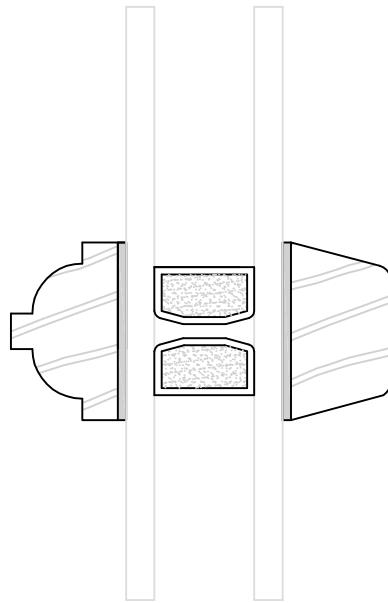

HP Flush mullion section - Ovolo moulding

DRAWN BY J.L.

SCALE @ A4 1:1

JOB NO. 1003

DRG. NO. 03

MEDINA JOINERY
023 9263 7380

HP Flush style with applied glazing bar - Ovolo moulding

DRAWN BY J.L.

SCALE @ A4 1:1

JOB NO. 1003

DRG. NO. 03

MEDINA JOINERY
023 9263 7380

HP Flush cill section - Ovolo moulding

DRAWN BY J.L.

SCALE @ A4 1:1

JOB NO. 1003

DRG. NO. 03

MEDINA JOINERY
023 9263 7380

HP Flush transom section - Ovolo moulding

DRAWN BY J.L.

SCALE @ A4 1:1

JOB NO. 1003

DRG. NO. 03

MEDINA JOINERY
023 9263 7380