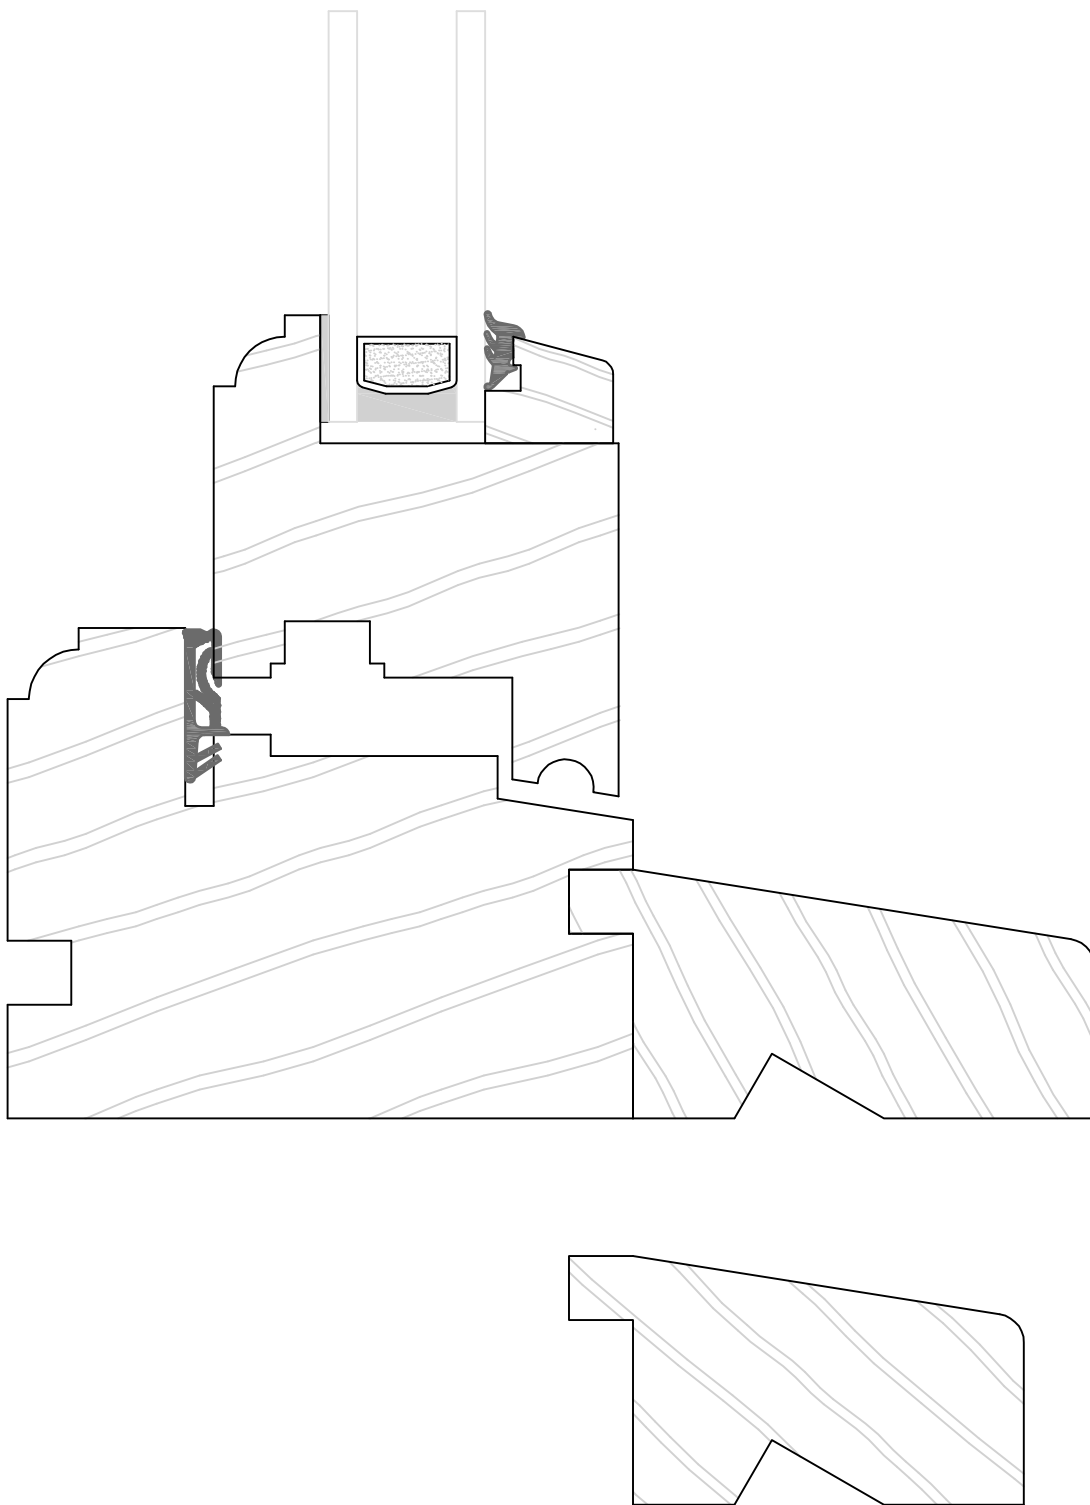

HP Flush mullion section - Ovolo moulding

DRAWN BY J.L.

SCALE @ A4 1:1

JOB NO. 1003

DRG. NO. 03

MEDINA JOINERY
023 9263 7380

HP Flush style with applied glazing bar - Ovolo moulding

DRAWN BY J.L.

SCALE @ A4 1:1

JOB NO. 1003

DRG. NO. 03

MEDINA JOINERY
023 9263 7380

HP Flush cill section - Ovolo moulding

DRAWN BY J.L.

SCALE @ A4 1:1

JOB NO. 1003

DRG. NO. 03

MEDINA JOINERY
023 9263 7380

HP Flush transom section - Ovolo moulding

DRAWN BY J.L.

SCALE @ A4 1:1

JOB NO. 1003

DRG. NO. 03

MEDINA JOINERY
023 9263 7380