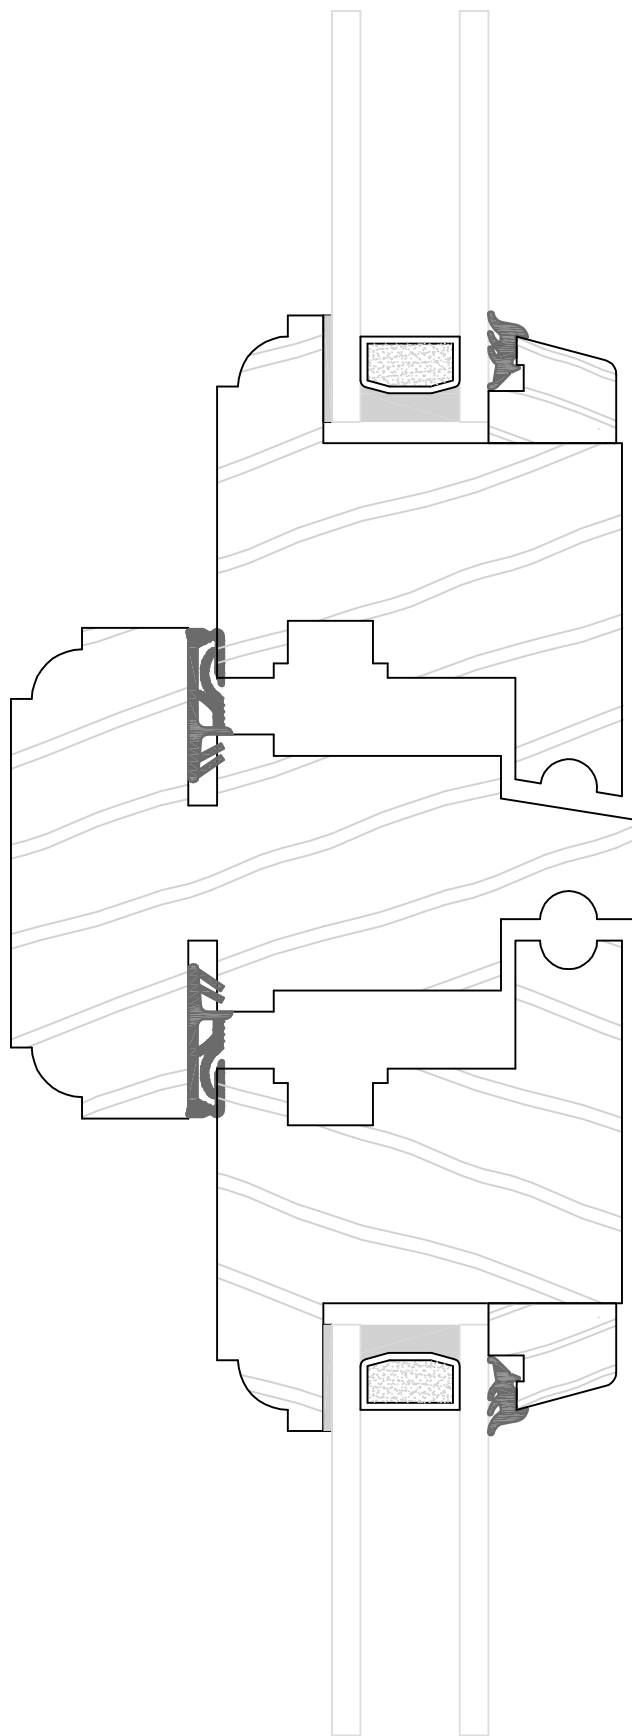

HP Flush mullion section - Ovolo moulding

DRAWN BY J.L.

SCALE @ A4 1:1

JOB NO. 1003

DRG. NO. 03

MEDINA JOINERY
023 9263 7380

HP Flush style with applied glazing bar - Ovolo moulding

DRAWN BY J.L.

SCALE @ A4 1:1

JOB NO. 1003

DRG. NO. 03

MEDINA JOINERY
023 9263 7380

HP Flush cill section - Ovolo moulding

DRAWN BY J.L.

SCALE @ A4 1:1

JOB NO. 1003

DRG. NO. 03

MEDINA JOINERY
023 9263 7380

HP Flush transom section - Ovolo moulding

DRAWN BY J.L.

SCALE @ A4 1:1

JOB NO. 1003

DRG. NO. 03

MEDINA JOINERY
023 9263 7380